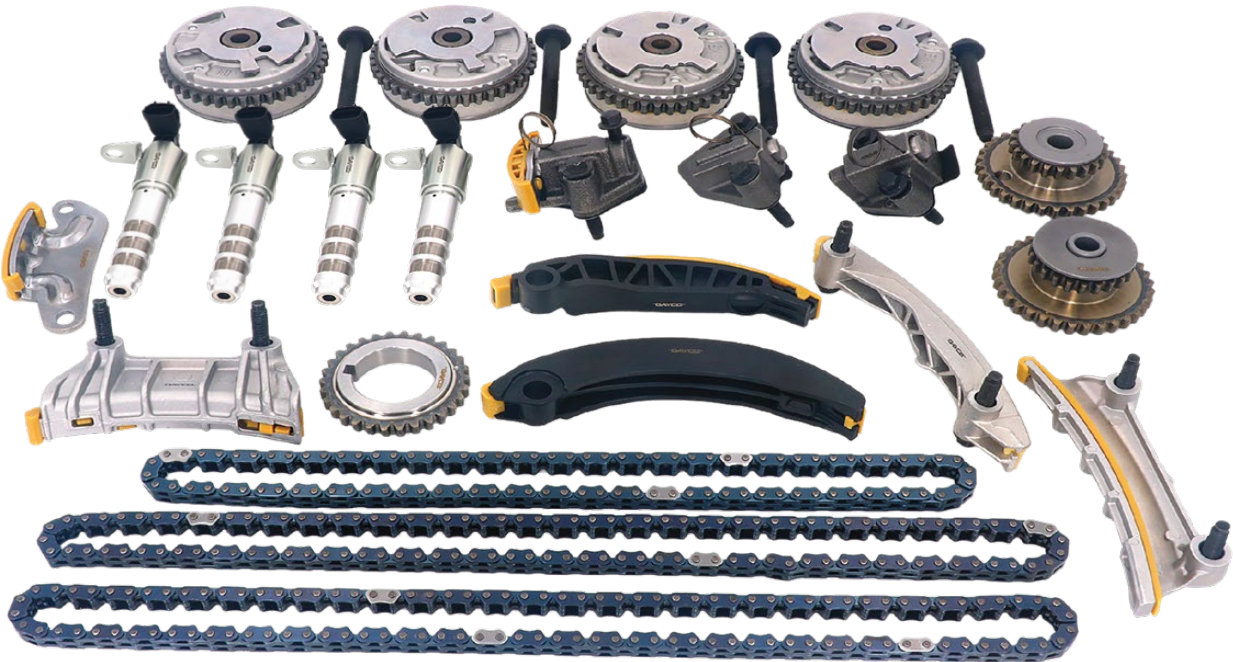

DAYCO® TIMING CHAIN KITS

OE QUALITY BACKED BY INDUSTRY-BEST WARRANTY

Dayco timing chain kits, which cover early and late model pushrod engines and all high-volume late model OHC engines, include direct OE-replacement components for quiet, maintenance-free performance.

Each kit features all needed timing and secondary chains, crank sprockets, cam sprockets, tensioners, guides, seals, and VVT solenoids and cam phasers if the application calls for it.

FEATURES:

- **High-quality chains** prevent stretch for the life of the kit, addressing the no. 1 replacement issue
- **Precision-machined sprockets** fit flawlessly for exact timing
- **High-grade plastic guides** use same material as OE for excellent wear resistance

BENEFITS:

- Backed by an industry-leading two year or 60,000 mile/96,000 km parts and labor warranty
- Includes all the necessary components for the job in ONE part number
- Covers all high-volume engine applications for today's light-duty vehicles

**FIND
YOUR
PART
NOW**

na.daycoaftermarket.com

DAYCO®

MOVE FORWARD. ALWAYS.™

DAYCO® TIMING CHAIN KITS

With coverage for tens of millions of vehicles on the road today, Dayco's line of premium timing chain kits makes it easy for technicians to conduct a thorough and professional timing chain repair using precision engineered, high quality direct fit OE replacement parts.